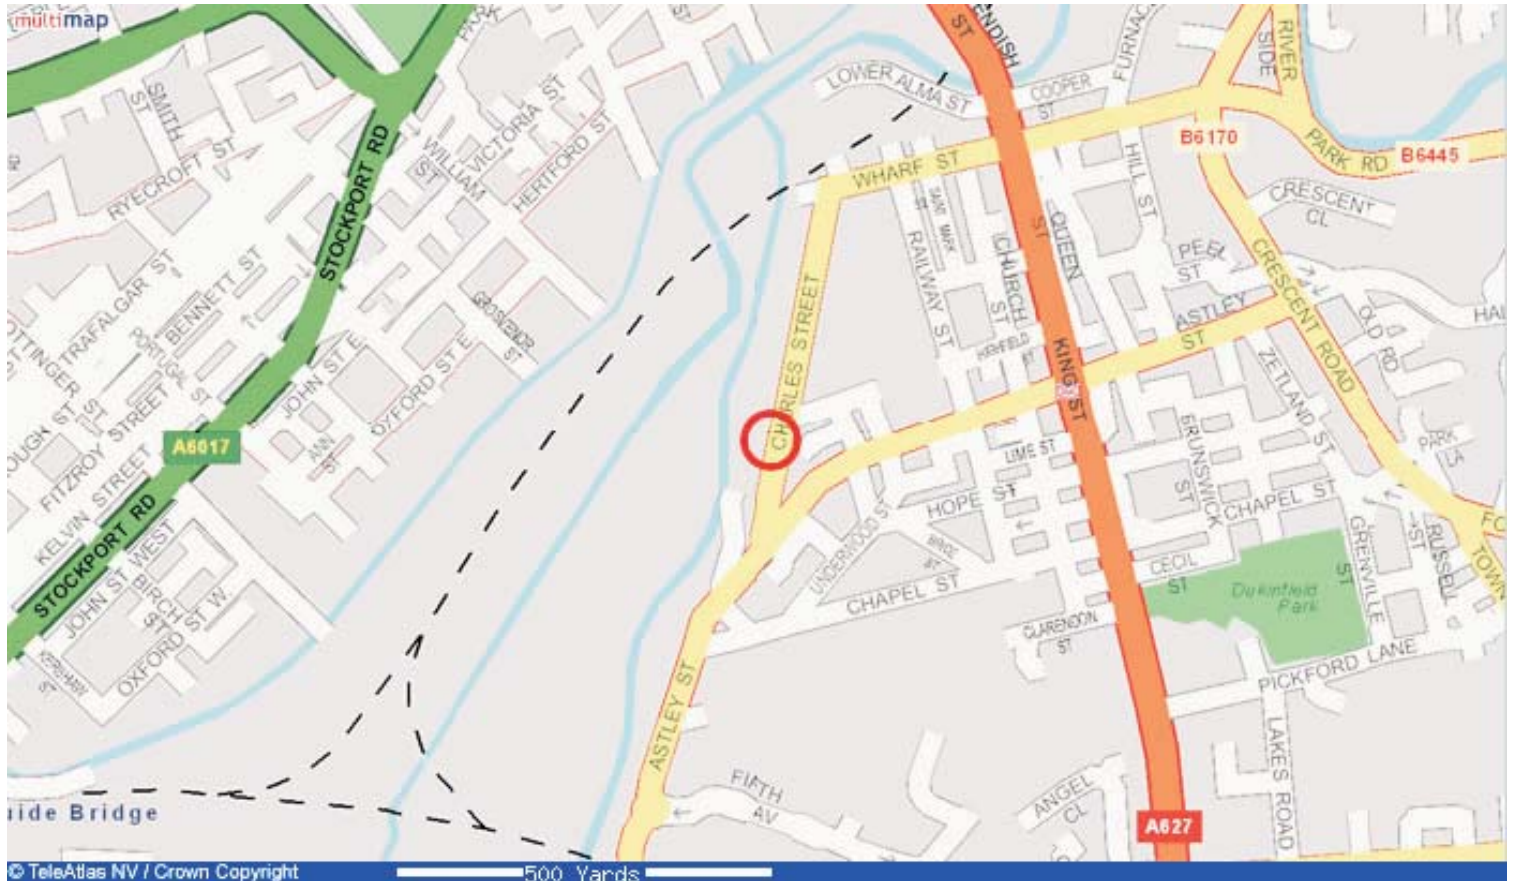

**SUNSHINE
WINDOWS**

Sunshine Windows Map and Directions

Map

<http://www.multimap.com/map/browse.cgi?pc=SK164SD>

Directions

From Motorway (M60).

1. Heading South on the M60 take J23
2. Turn left onto Manchester Road.
3. After approximately 1 mile at the roundabout turn right onto Cavendish Road
4. After about 500m turn right onto Wharf Street
5. Just before end of road turn left onto Charles Street